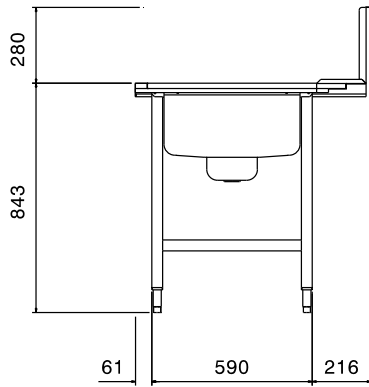

Key Information:

Feeding direction: from Left to Right
External dimensions, Width: 1400 mm
External dimensions, Depth: 867 mm
External dimensions, Height: 1123 mm
Net weight: 10 kg