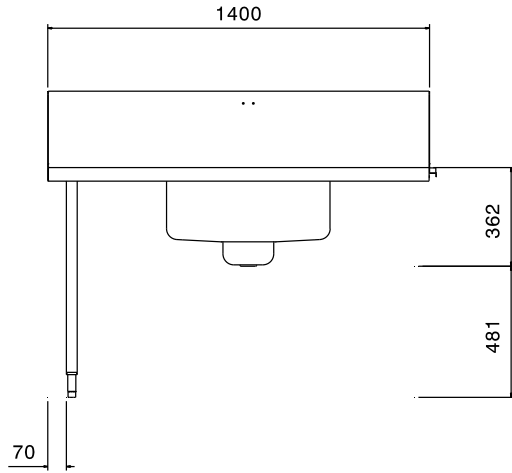

Key Information:

Feeding direction: from Left to Right
External dimensions, Width: 1400 mm
External dimensions, Depth: 867 mm
External dimensions, Height: 1123 mm
Net weight: 10 kg

Front

Side